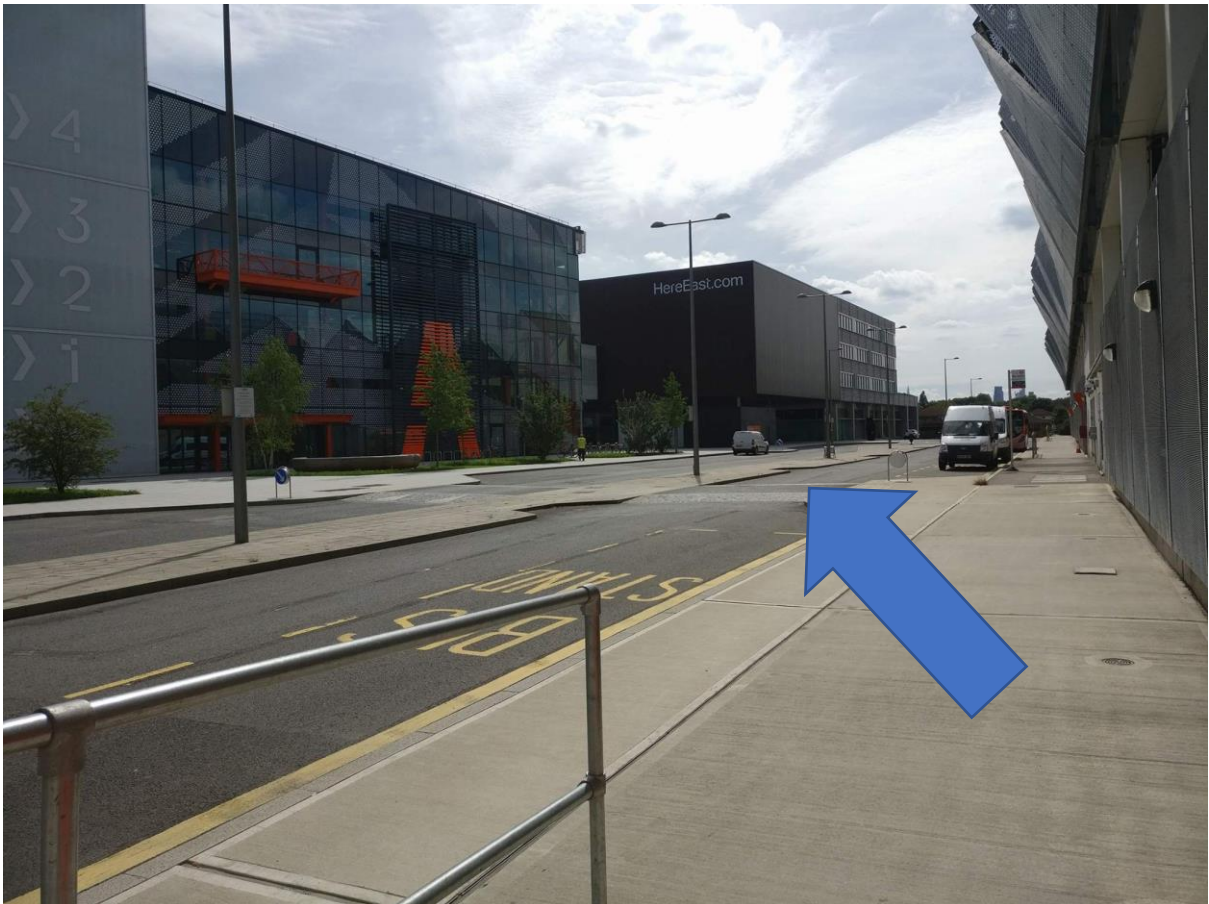

Client Information Guide (Driving)

Address

Durham Rose,
14 East Bay Lane,
The Press Centre,
Here East,
Queen Elizabeth Olympic Park,
Stratford,
London,
E15 2GW

Google Map

(Driving from Westfield, Stratford)

Step by Step Guide for Drivers

- Drivers can enter the parking structure on the **East Way Road, London E9**

Eastway, London E9

- Take the **far-right entrance** when entering the parking structure

- After parking, make your way down the stairs and leave through one of the exits **(A-D)**

- After you leave, turn slightly to your right and walk towards the **Here East** building

- Enter the yellow 'Here East/ Press Centre' entrance that will be on your right-hand side

- At **MAIN** reception state, you are here to see **Durham Rose** and we will meet you there