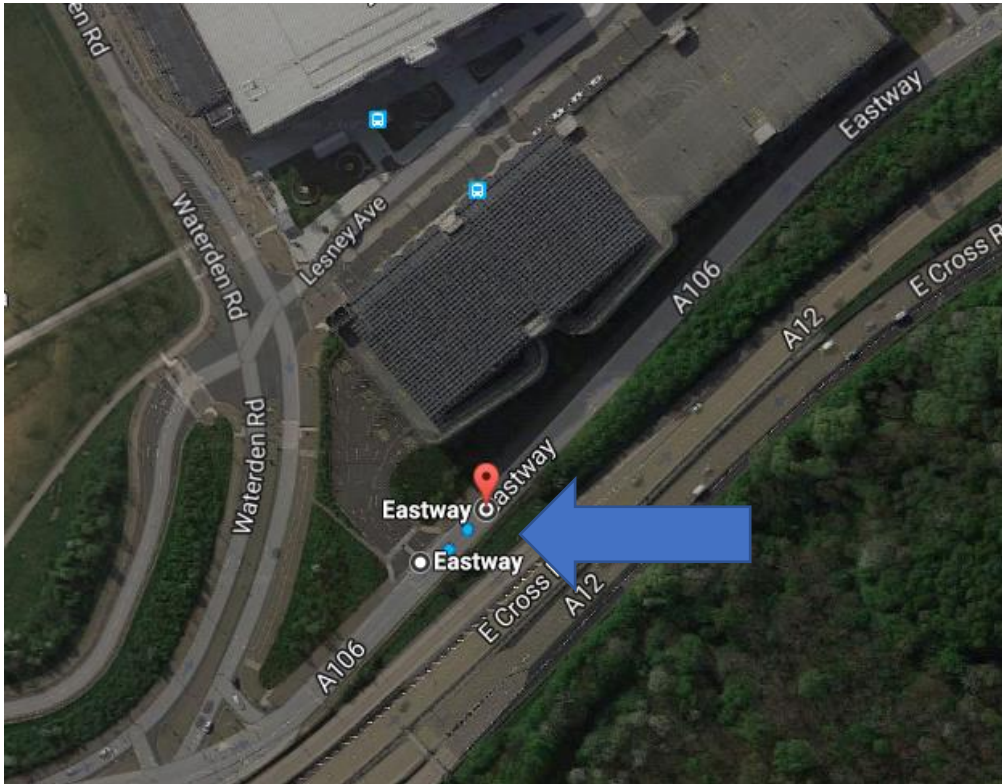

Client Information Guide (Driving)

Address

Durham Rose,
14 East Bay Lane,
The Press Centre,
Here East,
Queen Elizabeth Olympic Park,
Stratford,
London,
E15 2GW

Google Map

(Driving from Westfield, Stratford)

Step by Step Guide for Drivers

- Drivers can enter the parking structure on the **East Way Road, London E9**

Eastway, London E9

- Take the **far-right entrance** when entering the parking structure

- After parking, make your way down the stairs and leave through one of the exits **(A-D)**

- After you leave, turn slightly to your right and walk towards the **Here East** building

- Enter the yellow 'Here East/ Press Centre' entrance that will be on your right-hand side

- At **MAIN** reception state, you are here to see **Durham Rose** and we will meet you there